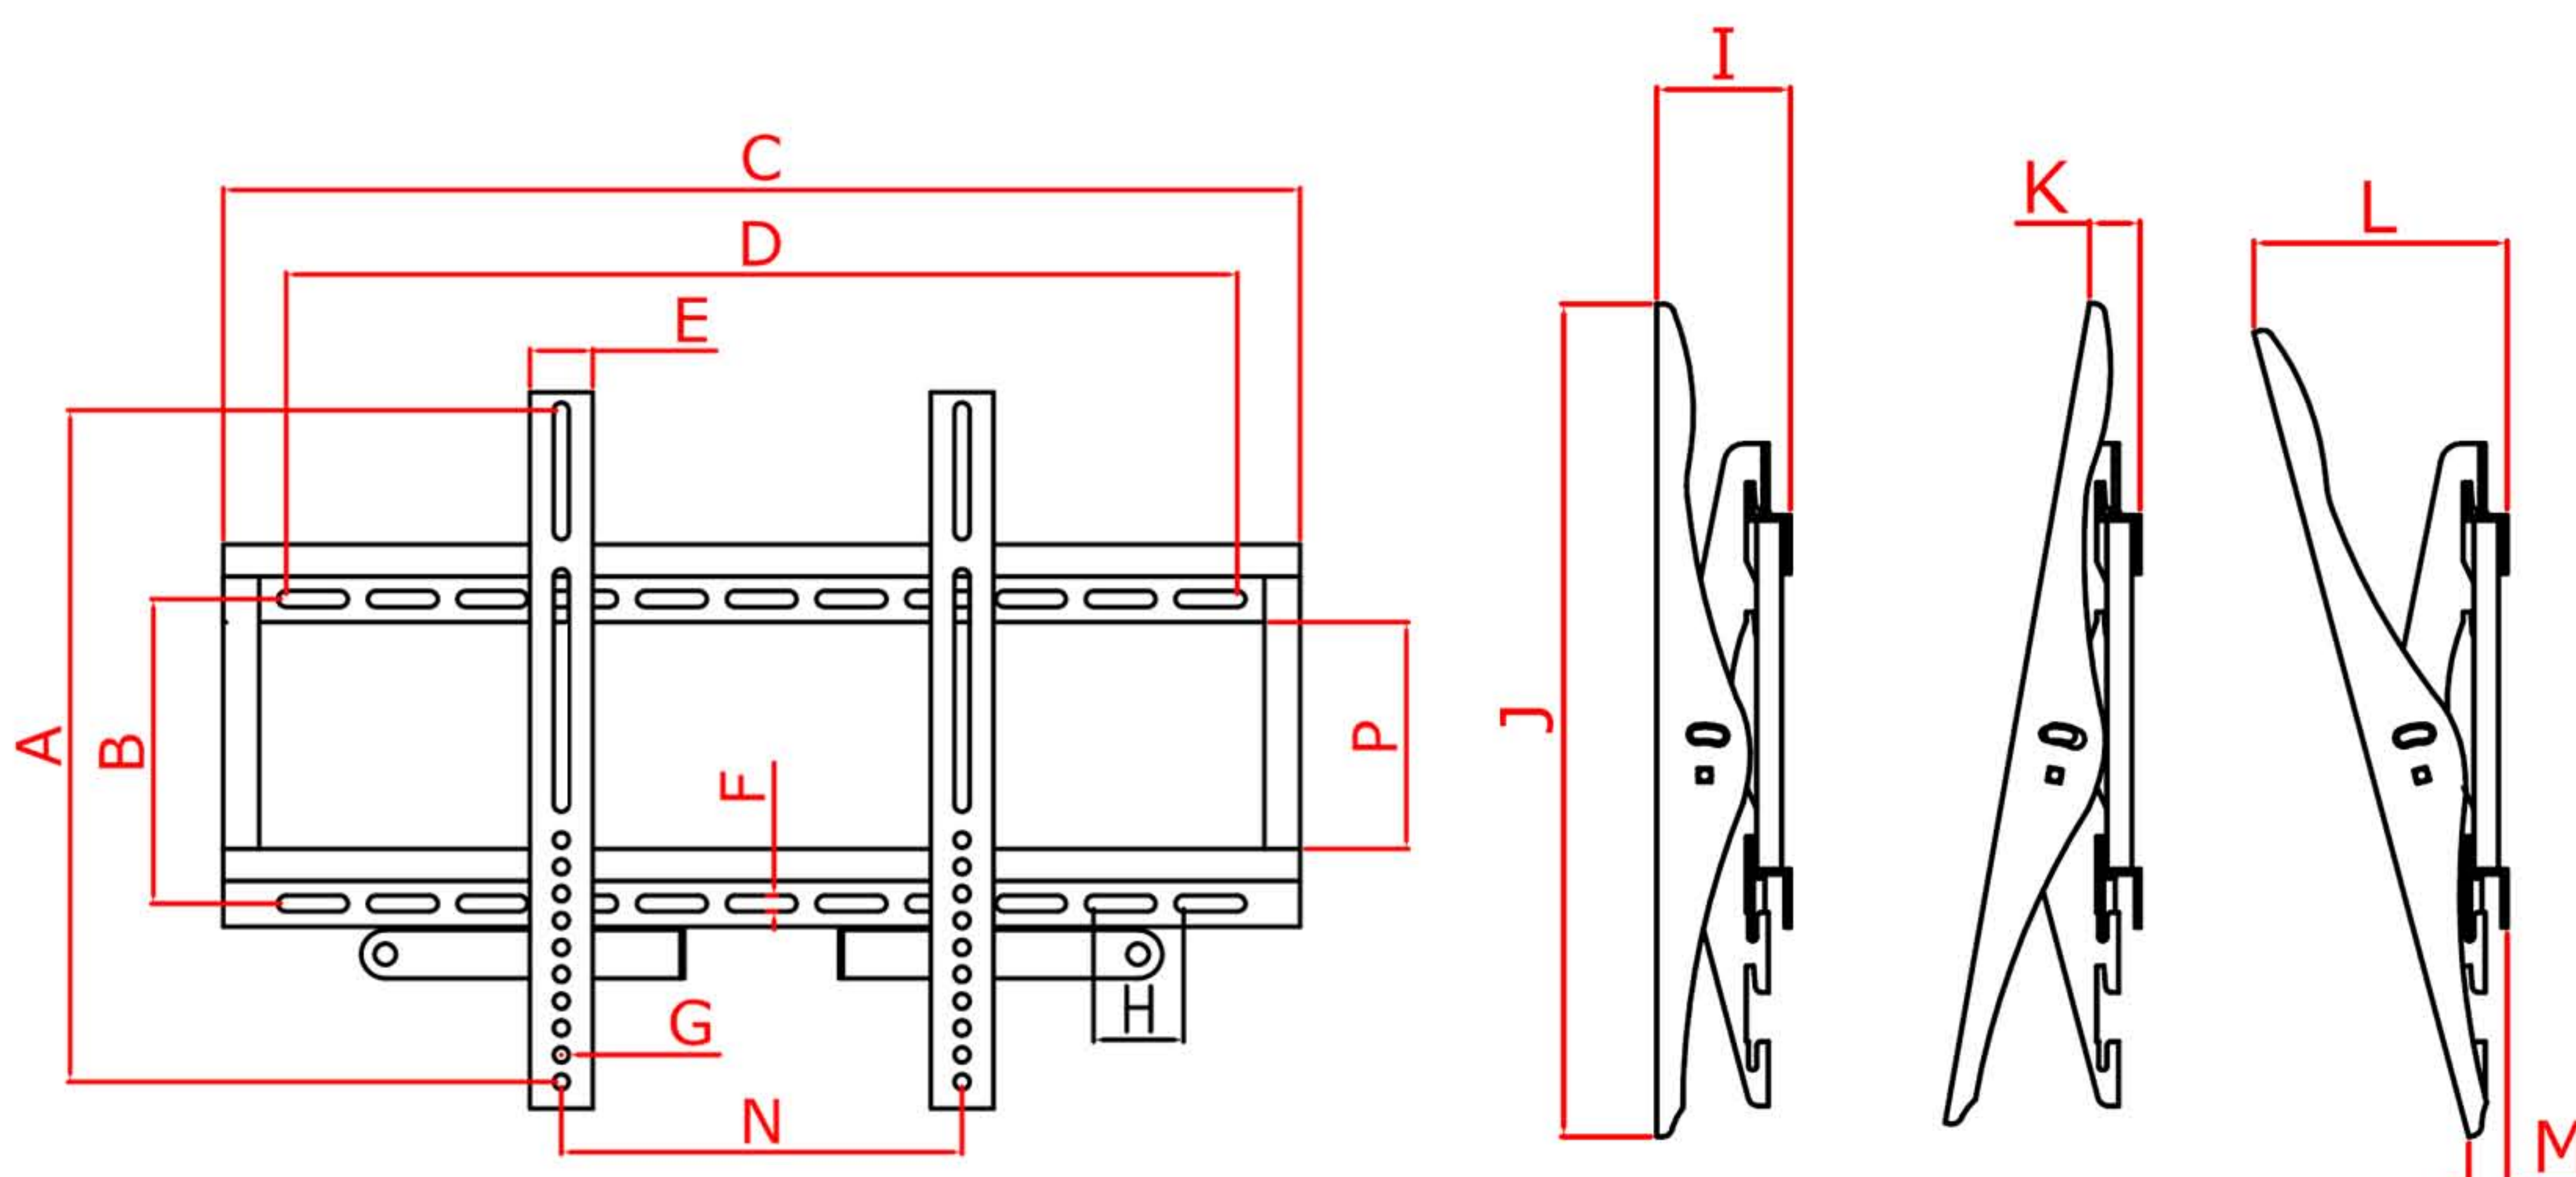

## SPECIFICATIONS

- Compatibility : 26" to 42" Flat Panel
- Maximum load : 50 KG (110 lbs)
- Mounting Profile : 64mm (2.52") from wall
- Tilting Angle : -9 to +15 degree
- Color : Black
- Qty / Carton : 4 pcs

## KEY FEATURES

- Tilting Range from -9 to +15 degree
- Slim Tilt Mount with only 64mm (2.52") between screen and wall
- Great flexibility and adaptability
- Pre-assembled for ease of installation
- Designed to be mounted on concrete or masonry wall
- VESA compliance
- Hardware included
- Comes with Bubble leveler

## DRAWINGS & DIMENSIONS

Dimensions

A	14.76"	375mm	I	2.52"	64mm
B	6.69"	170mm	J	15.75"	400mm
C	23.62"	600mm	K	0.96"	24.4mm
D	20.87"	530mm	L	4.80"	121.8mm
E	1.38"	35mm	M	0.72"	18.3mm
F	0.35"	9mm	N	2.95-20.66"	75-525mm
G	0.33"	8.5mm	P	4.98"	126.5mm
H	1.97"	50mm			